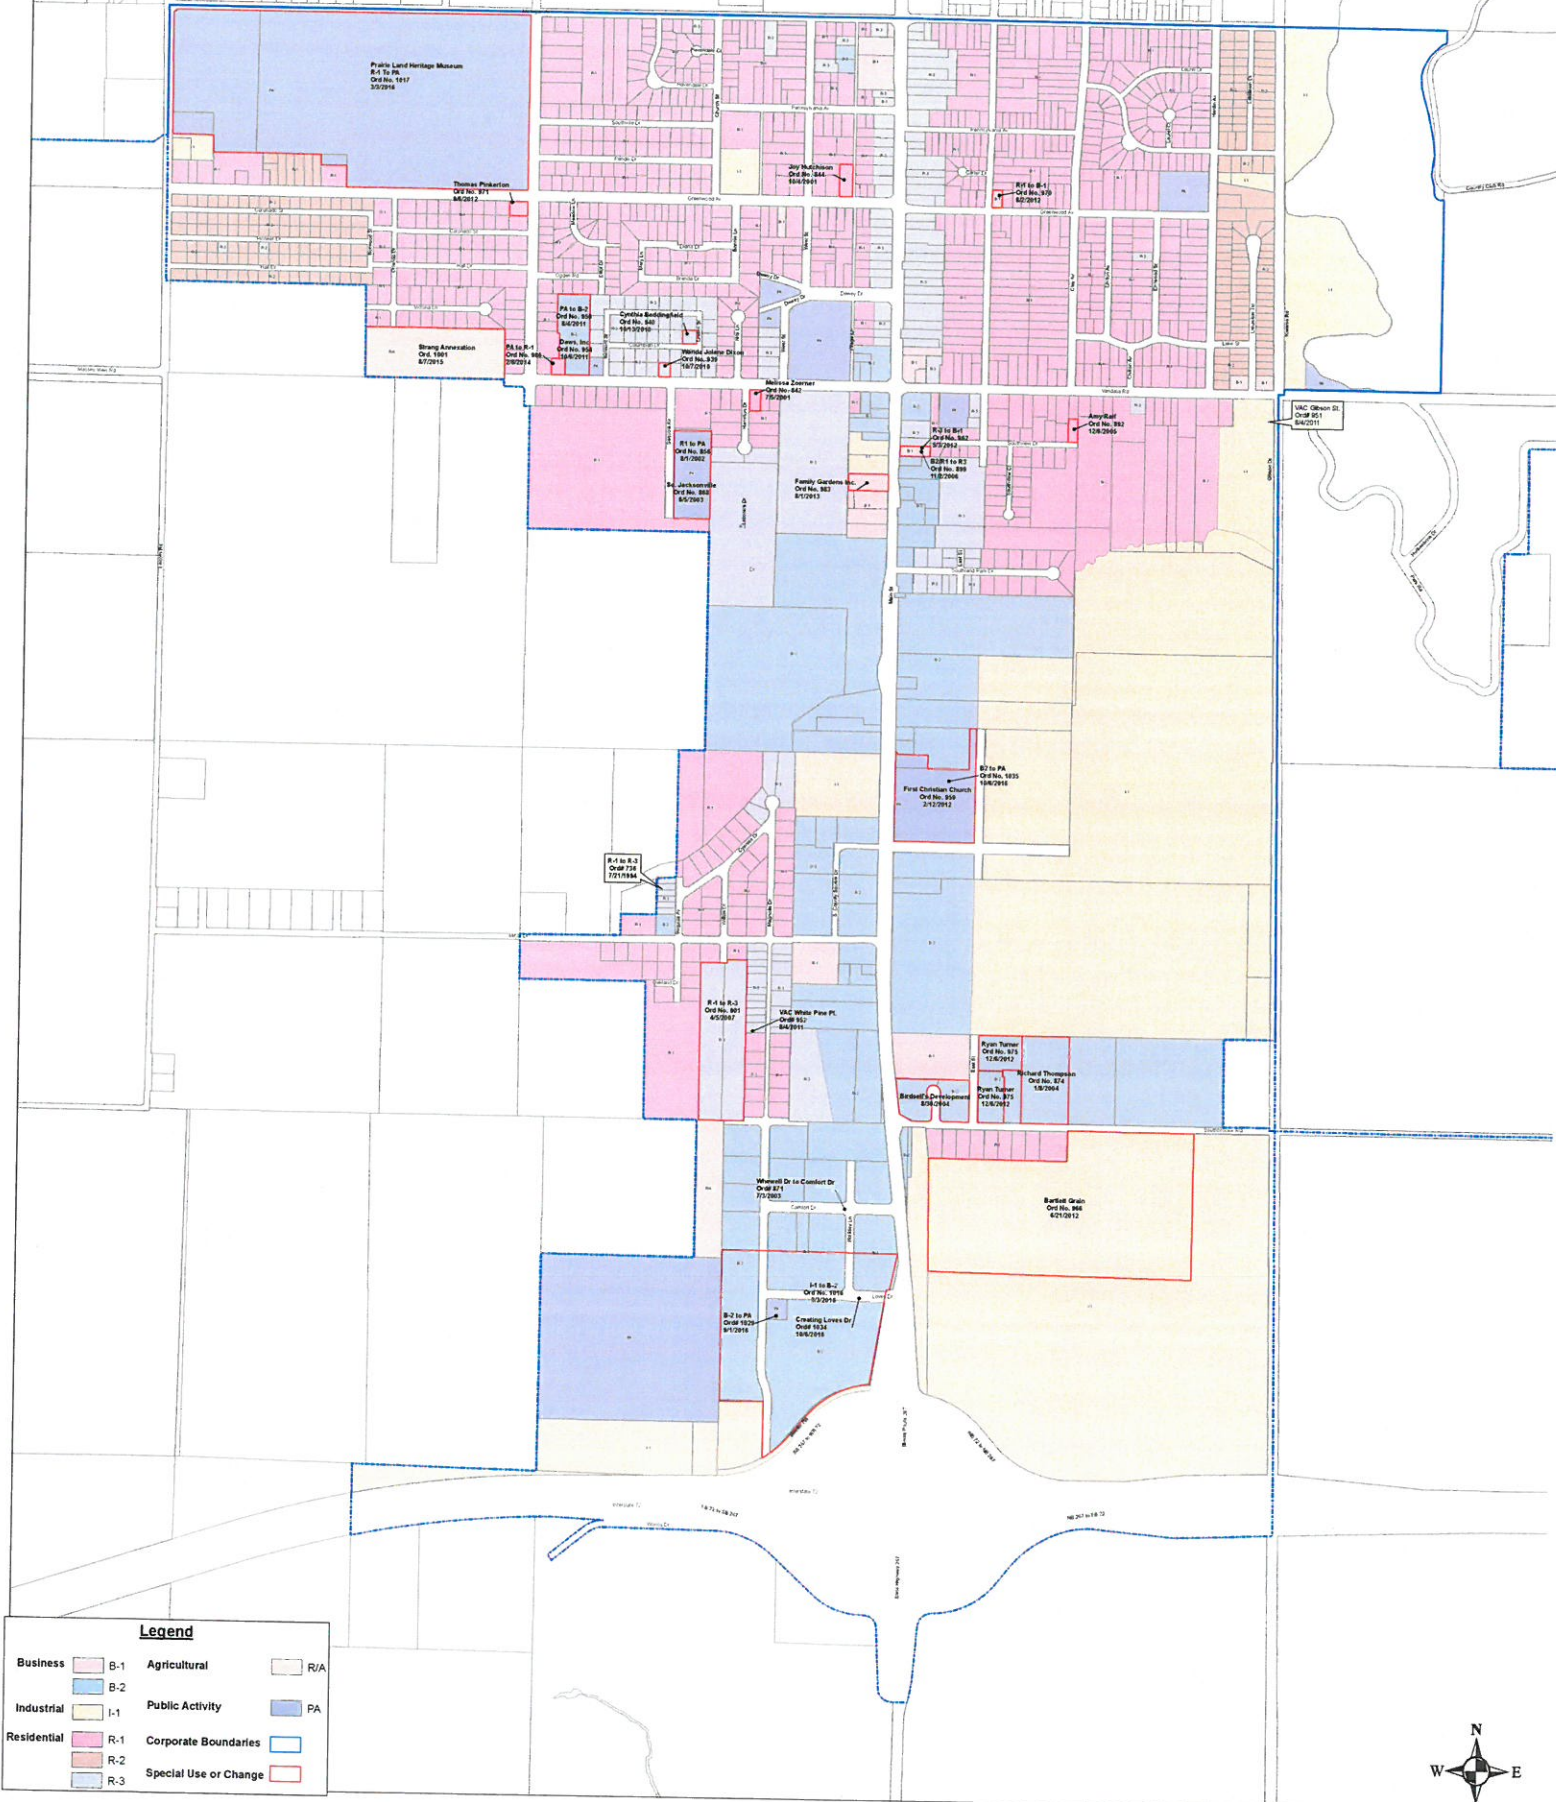

Village of South Jacksonville Zoning Map

Legend				
Business	B-1	Agricultural	A-1	R/A
	B-2	Public Activity	PA	
Industrial	I-1	Corporate Boundaries		
Residential	R-1	Special Use or Change		
	R-2			
	R-3			