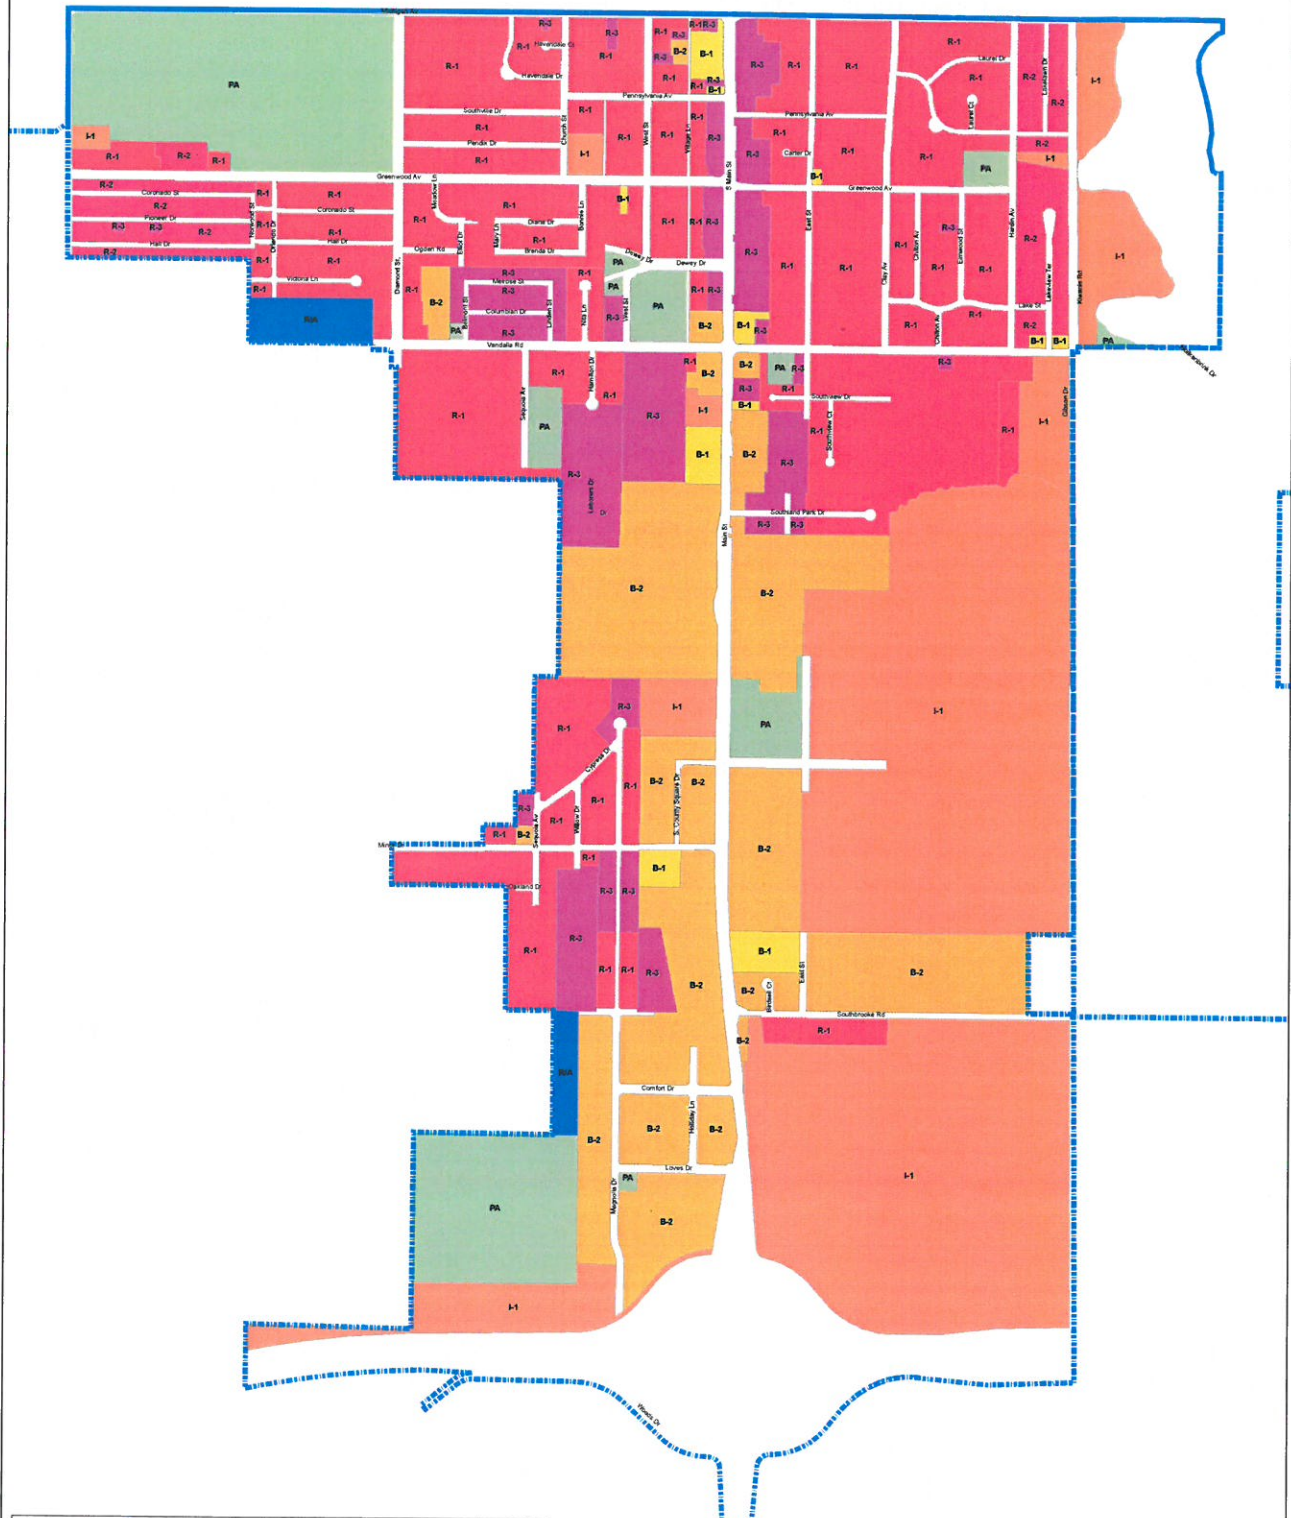

# Village of South Jacksonville Zoning Map

Legend			
Business	B-1	Agricultural	R/A
Industrial	I-1	Public Activity	PA
Residential	R-1	Village Boundaries	
	R-2		
	R-3		

Map Updated on 1/17/2017  
Morgan County GIS